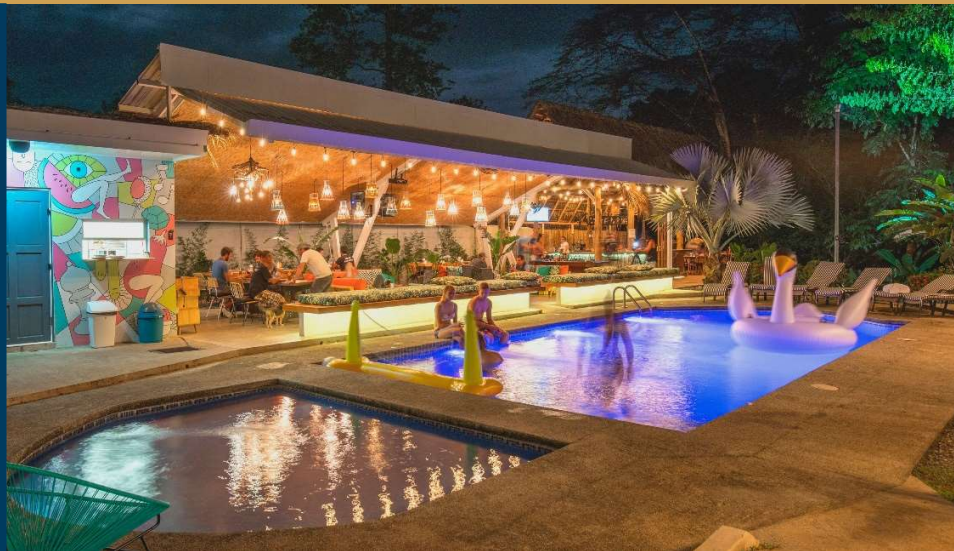

VEMSA DMC

Costa Rica 2024

Costa Rica YOUTHFUL

BY SELINA HOTELS

11 days / 10 nights

1 night in San José, 3 in Puerto Viejo, 2 in Arenal, 2 in Monteverde and 2 in Manuel Antonio

DAY 1. SAN JOSÉ

Arrival at **Juan Santamaría International Airport** in San José. Shuttle transfer to your hotel. (A welcome drink is included). Accommodation.

DAY 2. SAN JOSÉ - PUERTO VIEJO (217 km)

Breakfast. Early in the morning you will be headed to **Puerto Viejo**, located in the coast of the Caribbean Sea. Upon arrival, you will get a welcome drink and free time for the rest of the day. Accommodation.

DAY 3. PUERTO VIEJO

Breakfast. Perfect day to enjoy the multiple beaches located nearby. We recommend **Playa Negra** or **Punta Uva**. We offer an optional indigenous tour with the Bribri community, one of the biggest ethnic groups of the country. On the way back to the hotel we make a stop at the **Dos Aguas Waterfall** for a quick swim. Accommodation.

DAY 4. PUERTO VIEJO

Breakfast. It's the perfect time to explore the surrounding areas. We offer an optional visit to the **Cahuita National Park**, where you will find hiking trails, white sand beaches with clear turquoise waters. Accommodation.

VEMSA DMC